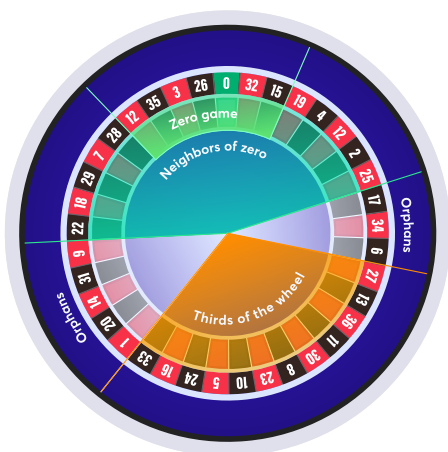

European & French bets

European & French table layout

0		3	6	9	12	15	18	21	24	27	30	33	36	2 to 1
0		2	5	8	11	14	17	20	23	26	29	32	35	2 to 1
0		1	4	7	10	13	16	19	22	25	28	31	34	2 to 1
1 st 12				2 nd 12				3 rd 12						
1 - 18	EVEN			ODD	19 - 36									

Inside roulette bets

Straight-up: when you bet on a single number.

Split: a bet on two numbers.

Trio (triple): this is a bet on the numbers 0, 1, 2 or 00, 2, 3.

Street: a bet on three numbers in a line.

Corner (or square): this is when you bet on four numbers in a square layout.

Five number: a bet that covers five numbers (e.g. 30, 11, 36, 13, 27).

Six line (or double street): a bet that covers six numbers in two lines.

American table layout

00		3	6	9	12	15	18	21	24	27	30	33	36	2 to 1
0		2	5	8	11	14	17	20	23	26	29	32	35	2 to 1
0		1	4	7	10	13	16	19	22	25	28	31	34	2 to 1
1 st 12				2 nd 12				3 rd 12						
1 - 18	EVEN			ODD	19 - 36									

Dozen bets: a bet on the first (1-12), second (13-24), or third (25-36) group of twelve numbers.

Red / black: a bet that the winning number will be either red or black.

Even / odd: a bet placed on the winning number being either even or odd.